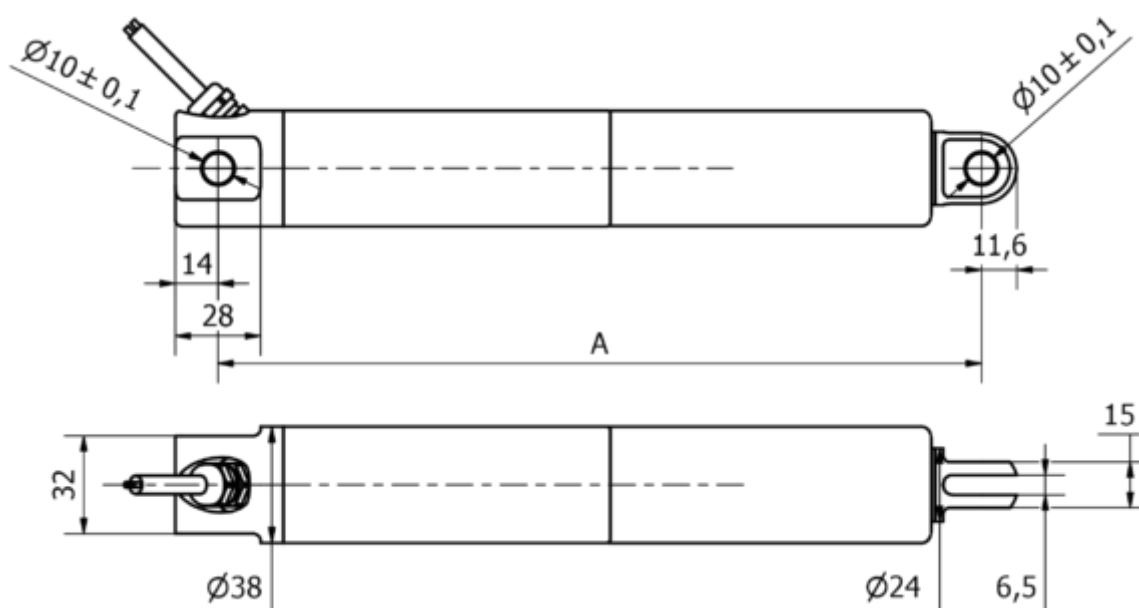

# Data Sheet

Article number: 8S38205004003KCNLSK0

Description: KLEEl ine38, 50mm, 400N, 14 mm/s, Stainless steel, IP69K  
24 VDC, 3 m. Cable, Limit Switch Hall, Clevis

## Measures

A	= 220 + slaglængde/stroke
Cable length	= 3 m
Load speed mm/s	= 14 mm/s
Option	= Hall sensor
Stroke (mm)	= 50
Voltage	= 24 V